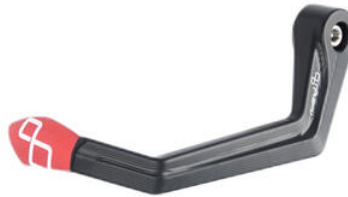

• Black € 43,50
 • Gold
 • Red
 • Silver
 • Cobalt
 • Green
 • Orange

• **Aluminum Brake Lever Guard - Axle**
 ISS113RANER **Base 132 mm / Anodized Guard end**
 •
 ISS113RAORO
 •
 ISS113RAROS
 • ISS113RASIL
 •
 ISS113RACOB
 •
 ISS113RAVER
 •
 ISS113RAARA

• Black € 121,40
 • Gold
 • Red
 • Silver
 • Cobalt
 • Green
 • Orange

• **Aluminum Clutch Lever Guard - Axle**
ISS114LANER **Base 148 mm / Anodized Guard end**

- ISS114LAORO
- ISS114LAROS
- ISS114LASIL
- ISS114LACOB
- ISS114LAVER
- ISS114LAARA

- Black
- Gold
- Red
- Silver
- Cobalt
- Green
- Orange

€ 121,40

• **Aluminum Clutch Lever Guard - Axle**
ISS119LANER **Base 132 mm / Anodized Guard end**

- ISS119LAORO
- ISS119LAROS
- ISS119LASIL
- ISS119LACOB
- ISS119LAVER
- ISS119LAARA