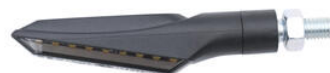

• FRE925NER **Sequential Indicators (Pair Of Homologated E8 Led Turn Signals)**

• Black

€ 48,00

• FRE933NER **Sequential Indicators (Pair Of Homologated E8...Led Turn Signals)**

• Black

€ 52,00

• STEHO211 **Shock-Absorbing Frame Sliders Kit for Honda**

• Black

€ 85,90

• SCV004NER **Swing Arm Spools M8 Cp**
• SCV004ORO
• SCV004ROS
• SCV004SIL
• SCV004COB
• SCV004VER

• Black
• Gold
• Red
• Silver
• Cobalt
• Green

€ 23,00

• FRE937NER **turn signals + front white light (Homologated E... Led Turn Signals)**

• Black

€ 44,00