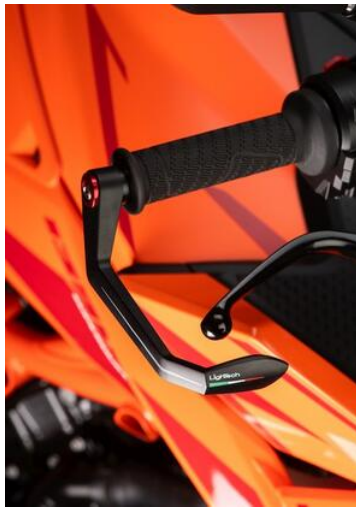

- ISS200RTNER **Brake Lever Protection Assembly**
- ISS200RTROS
- ISS200RTCOB
- ISS200RTVER
- ISS200RTARA

- Black
- Red
- Cobalt
- Green
- Orange

€ 72,50

- CAP001NER **Cap for Handlebar Balancers and Swing Arm Spools**
- CAP001ORO
- CAP001ROS
- CAP001SIL
- CAP001COB
- CAP001VER
- CAP001ARA