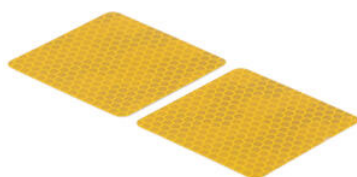

€ 48,00

• **Indicators (Pair Of Homologated E8
FRE926NER Led Turn Signals)**

FRE926NER Led Turn Signals)

• Natural

€ 43,50

• **STK120 Lateral Reflector Kit (Homologated
E)**

• Natural

€ 8,00

• **Rear Support Bracket For**
OBT009NER **Large/Small Fluid Reservoir**

• Black

€ 9,00

• **Sequential Indicators (Pair Of**
FRE925NER **Homologated E8 Led Turn Signals)**

• Natural

€ 48,00

• D007NER **Special Nut14 X 1,50 Ergal**
• D007ORO
• D007ROS
• D007SIL
• D007COB