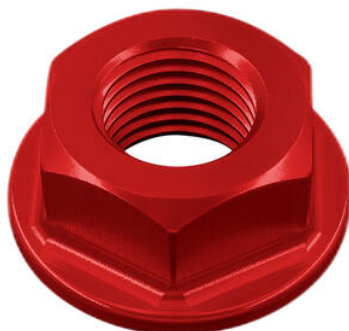

Items for Kawasaki - Ninja 250 R

Code	Item	Picture	Colors	Price
<ul style="list-style-type: none"> • Fluid Reservoir (31 Cm3) • OBT001ORO • OBT001VER 		<ul style="list-style-type: none"> • Gold • Green 	€ 53,60	
<ul style="list-style-type: none"> • Fluid Reservoir (16 Cm3) • OBT007NER • OBT007ORO • OBT007ROS • OBT007SIL • OBT007COB • OBT007VER • OBT007ARA 		<ul style="list-style-type: none"> • Black • Gold • Red • Silver • Cobalt • Green • Orange 	€ 61,00	
<ul style="list-style-type: none"> • Indicators (Pair Of Homologated E8 Led Turn Signals) • FRE928NER 		<ul style="list-style-type: none"> • Natural 	€ 39,00	
<ul style="list-style-type: none"> • Indicators (Pair Of Homologated E8 Led Turn Signals) • FRE922NER 		<ul style="list-style-type: none"> • Natural 	€ 43,50	

• **Indicators (Pair Of Homologated E8
FRE930ROS Led Turn Signals)**

•
FRE930COB

• Red
• Cobalt

€ 58,00

• **Indicators (Pair Of Homologated E8
FRE929NER Led Turn Signals)**

FRE929NER Led Turn Signals)

• Natural

• **Rear Support Bracket For**
OBT009NER **Large/Small Fluid Reservoir**

• Black

€ 9,00

• **Sequential Indicators (Pair Of**
FRE925NER **Homologated E8 Led Turn Signals)**

• Natural

€ 48,00

• D007NER **Special Nut14 X 1,50 Ergal**
• D007ORO
• D007ROS
• D007SIL
• D007COB

• Black
• Gold
• Red
• Silver
• Cobalt

€ 21,40

• **Support For OBT006/OBT007 Fluid**
OBT003NER **Reservoir**

• Black

€ 24,00

• **Turn signals + rear red light + stop
FRE923NER light (Pair Of Homologated E8 Led
Turn Signals)**