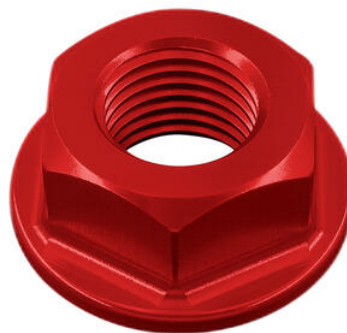

• Natural

€ 76,10

• RSF039P **Modular Iron Rear Stand With Sliding Blocks And 4 Wheels**

• Natural

€ 95,00

• **Rear Support Bracket For Large/Small Fluid Reservoir**
OBT009NER

• Black

€ 9,00

• **Sequential Indicators (Pair Of Homologated E8 Led Turn Signals)**
FRE925NER

• Natural

€ 48,00

• D007NER **Special Nut14 X 1,50 Ergal**
• D007ORO
• D007ROS
• D007SIL
• D007COB

• Black
• Gold
• Red
• Silver
• Cobalt

€ 21,40

- D011NER **Special Nut16 X 1,50 Ergal**
- D011ORO
- D011ROS
- D011SIL
- D011COB

- Black
- Gold
- Red
- Silver
- Cobalt

€ 21,40

-
- **Support For OBT006/OBT007 Fluid Reservoir**

- Black

€ 24,00

-
- **Turn signals + rear red light + stop light (Pair Of Homologated E8 Led Turn Signals)**