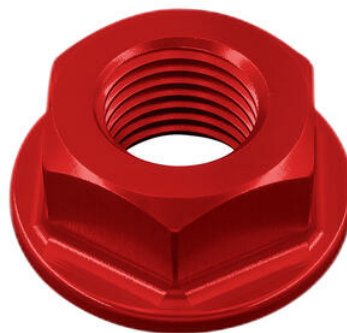

• Natural

€ 76,10

• RSF039P **Modular Iron Rear Stand With Sliding Blocks And 4 Wheels**

• Natural

€ 95,00

• **Rear Support Bracket For Large/Small Fluid Reservoir**
OBT009NER

• Black

€ 9,00

• **Sequential Indicators (Pair Of Homologated E8 Led Turn Signals)**
FRE925NER

• Natural

€ 48,00

• D007NER **Special Nut 14 X 1,50 Ergal**
• D007ORO
• D007ROS
• D007SIL
• D007COB

• Black
• Gold
• Red
• Silver
• Cobalt

€ 21,40

- D011NER **Special Nut16 X 1,50 Ergal**
- D011ORO
- D011ROS
- D011SIL
- D011COB

- Black
- Gold
- Red
- Silver
- Cobalt

€ 21,40

-
- **Support For OBT006/OBT007 Fluid Reservoir**

- Black

€ 24,00

-
- **Turn signals + rear red light + stop light (Pair Of Homologated E8 Led Turn Signals)**