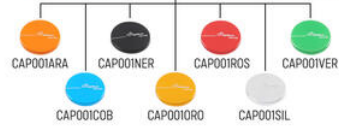

• Natural € 27,40

• ISS120RANER **Aluminium Brake Lever Guard - Axle Base 148 mm / Anodized Guard end**

- ISS120RAORO
- ISS120RAROS
- ISS120RASIL
- ISS120RACOB
- ISS120RAVER
- ISS120RAARA