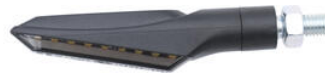

€ 24,00

• SCV004NER **Swing Arm Spools M8 Cp**
• SCV004ORO
• SCV004ROS
• SCV004SIL
• SCV004COB
• SCV004VER

• Black
• Gold
• Red
• Silver
• Cobalt
• Green

€ 23,00

• FRE937NER **turn signals + front white light (Homologated E... Led Turn Signals)**