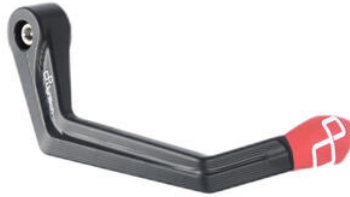

ECPKA002NER

• Black

€ 152,30

- **Aluminium Protection Pick-Up
Cover Right Side**

- Black

€ 116,70

- **ISS113RANER Aluminum Brake Lever Guard - Axle
Base 132 mm / Anodized Guard end**

- ISS113RAORO
- ISS113RAROS
- ISS113RASIL
- ISS113RACOB
- ISS113RAVER
- ISS113RAARA

- Black
- Gold
- Red
- Silver
- Cobalt
- Green
- Orange

€ 121,40

- **ISS114LANER Aluminum Clutch Lever Guard - Axle
Base 148 mm / Anodized Guard end**

- ISS114LAROS
- ISS114LARSIL
- ISS114LACOB
- ISS114LAVER
- ISS114LAARA