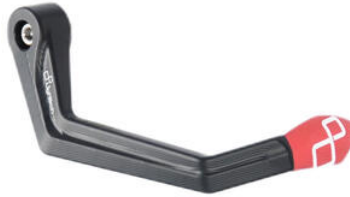

ECPKA002NER

• Black

€ 152,30

- **Aluminium Protection Pick-Up
Cover Right Side**

- Black

€ 116,70

- **ISS113RANER Aluminum Brake Lever Guard - Axle
Base 132 mm / Anodized Guard end**

- ISS113RAORO
- ISS113RAROS
- ISS113RASIL
- ISS113RACOB
- ISS113RAVER
- ISS113RAARA

- Black
- Gold
- Red
- Silver
- Cobalt
- Green
- Orange

€ 121,40

- **ISS114LANER Aluminum Clutch Lever Guard - Axle
Base 148 mm / Anodized Guard end**

- ISS114LAORO
- ISS114LAROS
- ISS114LASIL
- ISS114LACOB
- ISS114LAVER
- ISS114LAARA