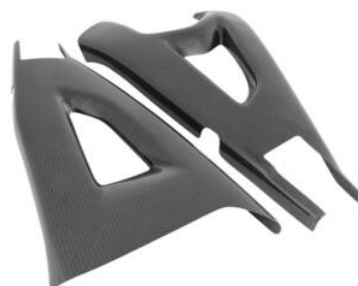

- Black
- Gold
- Red
- Silver
- Cobalt
- Green
- Orange

€ 12,60

- CARK9660 **Carbon Arm Protections (Pair)**