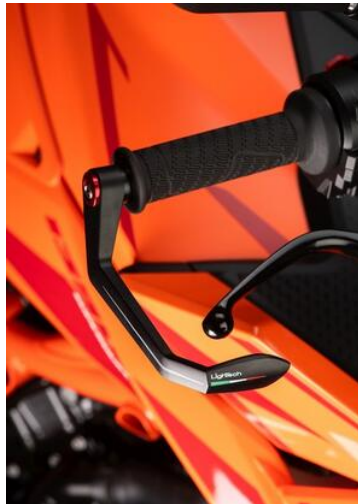

- Black
- Red
- Cobalt
- Green
- Orange

€ 72,50

- CAP001NER **Cap for Handlebar Balancers and**
- **Swing Arm Spools**

- CAP001ORO
- CAP001ROS
- CAP001SIL
- CAP001COB
- CAP001VER
- CAP001ARA