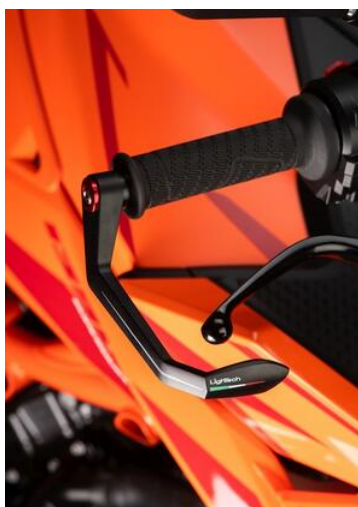

- Black
- Red
- Cobalt
- Green
- Orange

€ 72,50