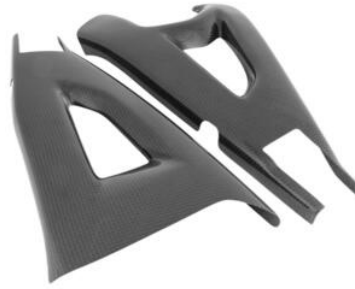

- Black
- Gold
- Red
- Silver
- Cobalt
- Green
- Orange

€ 12,60

1. ---
2. CARK9860
3. **Carbon Arm Protections (Pair)**

- Natural

€ 271,00

1. ---
2. CARK9612
3. **Carbon Chain Cover**