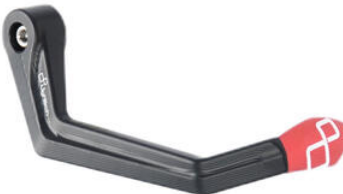

- **Aluminium Brake Lever Guard - Axle**
- ISS120RANER **Base 148 mm / Anodized Guard end**
- 
- ISS120RAORO
- 
- ISS120RAROS
- ISS120RASIL
- 
- ISS120RACOB
- 
- ISS120RAVER
- 
- ISS120RAARA

- Black
- Gold
- Red
- Silver
- Cobalt
- Green
- Orange

€ 121,40

- KTM304NER **Aluminium Handlebar Balancers**
- KTM304ROS **"300 Series"**
- KTM304VER

- Black
- Red
- Green

€ 41,80

- **Aluminum Brake Lever Guard - Axle**
- ISS113RANER **Base 132 mm / Anodized Guard end**
- 
- ISS113RAORO
- 
- ISS113RAROS
- ISS113RASIL
- 
- ISS113RACOB
- 
- ISS113RAVER
- 
- ISS113RAARA

- Black
- Gold
- Red
- Silver
- Cobalt
- Green
- Orange

€ 121,40

• **Aluminum Clutch Lever Guard - Axle**  
ISS114LANER **Base 148 mm / Anodized Guard end**

- ISS114LAORO
- ISS114LAROS
- ISS114LASIL
- ISS114LACOB
- ISS114LAVER
- ISS114LAARA

- Black
- Gold
- Red
- Silver
- Cobalt
- Green
- Orange

€ 121,40

• **Aluminum Clutch Lever Guard - Axle**  
ISS119LANER **Base 132 mm / Anodized Guard end**

- ISS119LAORO
- ISS119LAROS
- ISS119LASIL
- ISS119LACOB
- ISS119LAVER
- ISS119LAARA