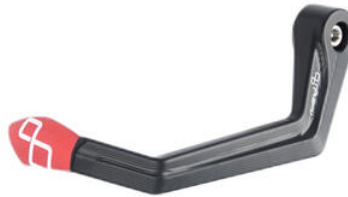

€ 121,40

- KTM304NER **Aluminium Handlebar Balancers "300 Series"**
- KTM304ROS
- KTM304VER

- Black
- Red
- Green

€ 41,80

• **Aluminum Brake Lever Guard - Axle**
ISS113RANER **Base 132 mm / Anodized Guard end**

- ISS113RAORO
- ISS113RAROS
- ISS113RASIL
- ISS113RACOB
- ISS113RAVER
- ISS113RAARA

- Black
- Gold
- Red
- Silver
- Cobalt
- Green
- Orange

€ 121,40

• **Aluminum Clutch Lever Guard - Axle**
ISS114LANER **Base 148 mm / Anodized Guard end**

- ISS114LAORO
- ISS114LAROS
- ISS114LASIL
- ISS114LACOB
- ISS114LAVER
- ISS114LAARA

- Black
- Gold
- Red
- Silver
- Cobalt
- Green
- Orange

€ 121,40

• **Aluminum Clutch Lever Guard - Axle**
ISS119LANER **Base 132 mm / Anodized Guard end**