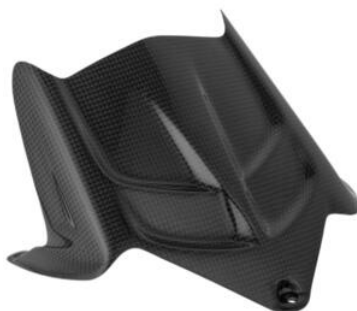

• CARK9520 **Carbon Rear Mudguard**

• Natural

€ 151,00