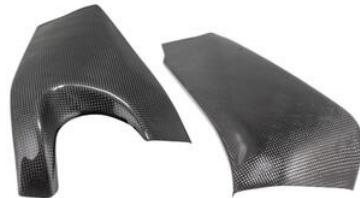

- Black
- Gold
- Red
- Silver
- Cobalt
- Green
- Orange

€ 12,60

- CARK9560 **Carbon Arm Protections (Pair)**

- Natural

€ 253,00

- CARK9512 **Carbon Chain Cover**