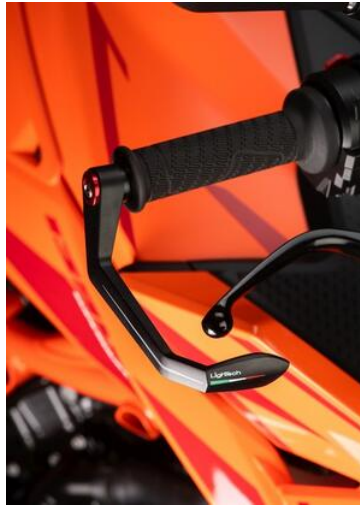

- **Brake Lever Protection Assembly**
- ISS200RTNER
- •
- ISS200RTROS
- •
- ISS200RTCOB
- •
- ISS200RTVER
- •
- ISS200RTARA

- Black
- Red
- Cobalt
- Green
- Orange

€ 72,50

- CAP001NER **Cap for Handlebar Balancers and**
- CAP001ORO **Swing Arm Spools**
- CAP001ROS
- CAP001SIL
- CAP001COB
- CAP001VER
- CAP001ARA