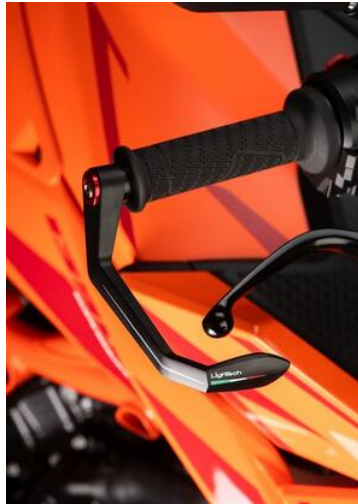

Brake Lever Protection Assembly

- Black
- Red
- Cobalt
- Green
- Orange

€ 72,50

- CAP001NER
- CAP001ORO
- CAP001ROS
- CAP001SIL
- CAP001COB
- CAP001VER
- CAP001ARA