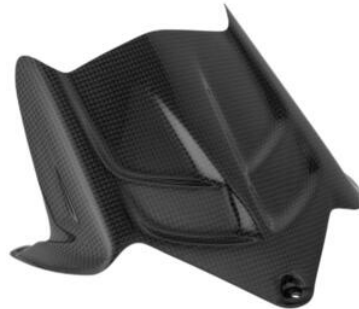

• CARK9520 **Carbon Rear Mudguard**

• Natural

€ 151,00