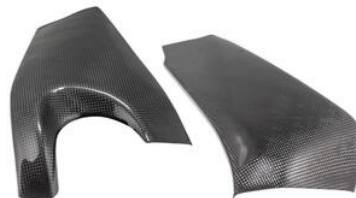

- Black
- Gold
- Red
- Silver
- Cobalt
- Green
- Orange

€ 12,60

- CARK9560 **Carbon Arm Protections (Pair)**