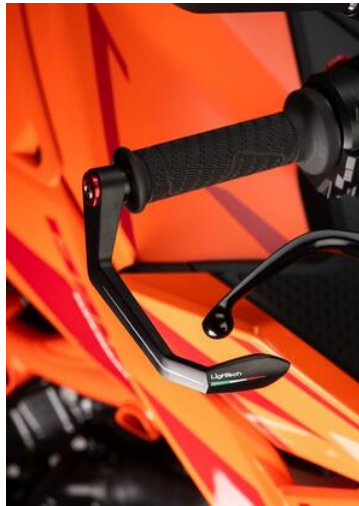

- Black
- Red
- Cobalt
- Green
- Orange

€ 72,50

- CAP001NER **Cap for Handlebar Balancers and**
- **Swing Arm Spools**

- CAP001ORO
- CAP001ROS
- CAP001SIL
- CAP001COB
- CAP001VER
- CAP001ARA

- Black
- Gold
- Red
- Silver
- Cobalt
- Green
- Orange