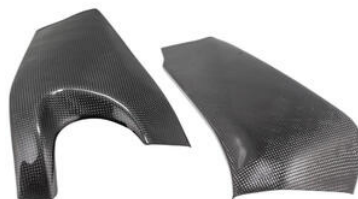

Carbon Arm Protections (Pair)