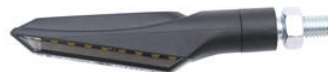

• Black

€ 52,80

• FRE937NER **turn signals + front white light (Homologated E... Led Turn Signals)**