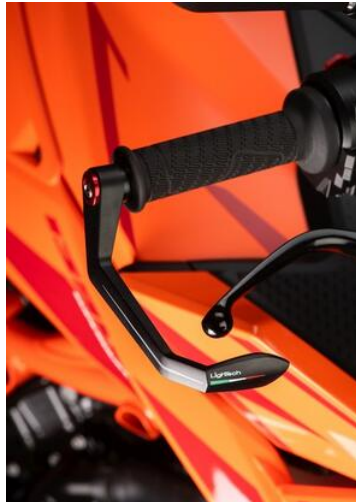

- ISS115RCORO
- ISS115RCROS
- ISS115RCSIL
- ISS115RCCOB
- ISS115RCVER
- ISS115RCARA

- Black
- Gold
- Red
- Silver
- Cobalt
- Green
- Orange

€ 175,20

• **Brake Lever Protection Assembly**

- ISS200RTNER
- ISS200RTROS
- ISS200RTCOB
- ISS200RTVER
- ISS200RTARA