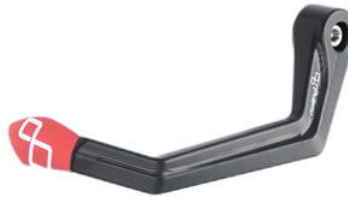

Items for Ktm - Duke 125

Code	Item	Picture	Colors	Price
• KPL311	Adaptor Kit For Lever Guard		• Natural	€ 27,40
• TARKT105A1 • TARKT105B3 • TARKT105B2 • TARKT105B1 • TARKT105A3 • TARKT105A2	Adjustable License Plate Holder		• A1 • B3 • B2 • B1 • A3 • A2	€ 99,60
• KTARKT105A1 • KTARKT105A3 • KTARKT105B3 • KTARKT105B2 • KTARKT105B1 • KTARKT105A2	Adjustable License Plate Holder Kit		• A1 • A3 • B3 • B2 • B1 • A2	€ 129,40
• ISS120RANER • ISS120RAORO • ISS120RAROS • ISS120RASIL • ISS120RACOB • ISS120RAVER • ISS120RAARA	Aluminium Brake Lever Guard - Axle Base 148 mm / Anodized Guard end		• Black • Gold • Red • Silver • Cobalt • Green • Orange	€ 121,40

• **Aluminum Brake Lever Guard - Axle**
ISS113RANER **Base 132 mm / Anodized Guard end**

- ISS113RAORO
- ISS113RAROS
- ISS113RASIL
- ISS113RACOB
- ISS113RAVER
- ISS113RAARA

- Black
- Gold
- Red
- Silver
- Cobalt
- Green
- Orange

€ 121,40

• **Aluminum Clutch Lever Guard - Axle**
ISS114LANER **Base 148 mm / Anodized Guard end**

- ISS114LAORO
- ISS114LAROS
- ISS114LASIL
- ISS114LACOB
- ISS114LAVER
- ISS114LAARA

- Black
- Gold
- Red
- Silver
- Cobalt
- Green
- Orange

€ 121,40

• **Aluminum Clutch Lever Guard - Axle**
ISS119LANER **Base 132 mm / Anodized Guard end**

- ISS119LAORO
- ISS119LAROS
- ISS119LASIL
- ISS119LACOB
- ISS119LAVER
- ISS119LAARA

- Black
- Gold
- Red
- Silver
- Cobalt
- Green
- Orange