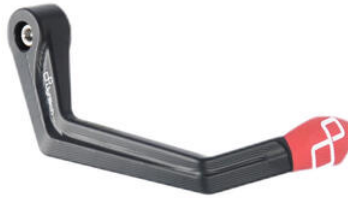

Items for Ktm - Duke 125

Code	Item	Picture	Colors	Price
• KPL311	Adaptor Kit For Lever Guard		• Natural	€ 27,40
• TARKT105A1 • TARKT105B3 • TARKT105B2 • TARKT105B1 • TARKT105A3 • TARKT105A2	Adjustable License Plate Holder		• A1 • B3 • B2 • B1 • A3 • A2	€ 99,60
• KTARKT105A1 • KTARKT105A3 • KTARKT105B3 • KTARKT105B2 • KTARKT105B1 • KTARKT105A2	Adjustable License Plate Holder Kit		• A1 • A3 • B3 • B2 • B1 • A2	€ 129,40
• ISS120RANER • ISS120RAORO • ISS120RAROS • ISS120RASIL • ISS120RACOB • ISS120RAVER • ISS120RAARA	Aluminium Brake Lever Guard - Axle Base 148 mm / Anodized Guard end		• Black • Gold • Red • Silver • Cobalt • Green • Orange	€ 121,40

• **Aluminum Brake Lever Guard - Axle**
ISS113RANER **Base 132 mm / Anodized Guard end**

- ISS113RAORO
- ISS113RAROS
- ISS113RASIL
- ISS113RACOB
- ISS113RAVER
- ISS113RAARA

- Black
- Gold
- Red
- Silver
- Cobalt
- Green
- Orange

€ 121,40

• **Aluminum Clutch Lever Guard - Axle**
ISS114LANER **Base 148 mm / Anodized Guard end**

- ISS114LAORO
- ISS114LAROS
- ISS114LASIL
- ISS114LACOB
- ISS114LAVER
- ISS114LAARA

- Black
- Gold
- Red
- Silver
- Cobalt
- Green
- Orange

€ 121,40

• **Aluminum Clutch Lever Guard - Axle**
ISS119LANER **Base 132 mm / Anodized Guard end**

- ISS119LAORO
- ISS119LAROS
- ISS119LASIL
- ISS119LACOB
- ISS119LAVER
- ISS119LAARA

- Black
- Gold
- Red
- Silver
- Cobalt
- Green
- Orange