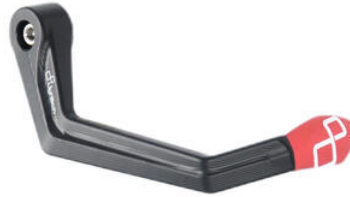

• Black  
 • Gold  
 • Red  
 • Silver  
 • Cobalt  
 • Green  
 • Orange

€ 40,10

• KTM400 **Aluminium /Metal Handlebar Balancers "400 Series"**

• Natural

€ 30,90

• **Aluminium Brake Lever Guard - Axle Base 148 mm / Anodized Guard end**  
 • ISS120RANER  
 • ISS120RAORO  
 • ISS120RAROS  
 • ISS120RASIL  
 • ISS120RACOB  
 • ISS120RAVER  
 • ISS120RAARA

• Black  
 • Gold  
 • Red  
 • Silver  
 • Cobalt  
 • Green  
 • Orange

€ 121,40

- KTM300NER
- KTM300ORO
- KTM300ROS
- KTM300SIL
- KTM300COB
- KTM300VER
- KTM300ARA

**Aluminium Handlebar Balancers  
"300 Series"**

- Black
- Gold
- Red
- Silver
- Cobalt
- Green
- Orange

€ 43,50

- ISS113RANER
- ISS113RAORO
- ISS113RAROS
- ISS113RASIL
- ISS113RACOB
- ISS113RAVER
- ISS113RAARA

**Aluminum Brake Lever Guard - Axle  
Base 132 mm / Anodized Guard end**