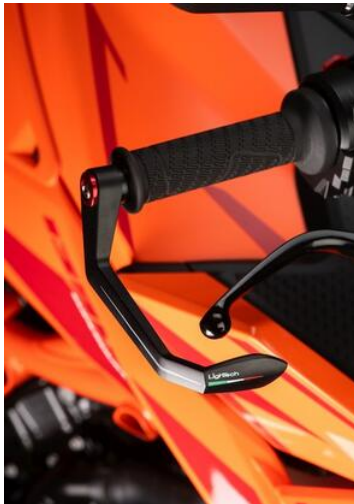

€ 72,50

- CAP001NER **Cap for Handlebar Balancers and**
CAP001ORO **Swing Arm Spools**
- CAP001ROS
- CAP001SIL
- CAP001COB
- CAP001VER
- CAP001ARA

- Black
- Gold
- Red
- Silver
- Cobalt
- Green
- Orange