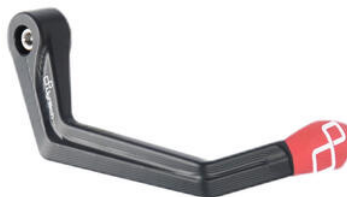

• KTM300SIL

• KTM300COB

• KTM300VER

• KTM300ARA

- Black
- Gold
- Red
- Silver
- Cobalt
- Green
- Orange

€ 43,50

• **Aluminum Brake Lever Guard - Axle
ISS113RANER Base 132 mm / Anodized Guard end**

• ISS113RAORO

• ISS113RAROS

• ISS113RASIL

• ISS113RACOB

• ISS113RAVER

• ISS113RAARA

- Black
- Gold
- Red
- Silver
- Cobalt
- Green
- Orange

€ 121,40

• **Aluminum Clutch Lever Guard - Axle**
ISS114LANER **Base 148 mm / Anodized Guard end**