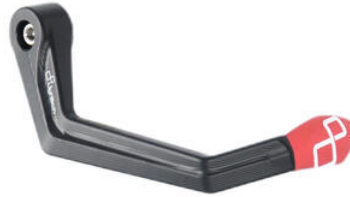

• Black
 • Gold
 • Red
 • Silver
 • Cobalt
 • Green
 • Orange

€ 40,10

• KTM400 **Aluminium /Metal Handlebar Balancers "400 Series"**

• Natural

€ 30,90

• **Aluminium Brake Lever Guard - Axle Base 148 mm / Anodized Guard end**
 • ISS120RANER
 • ISS120RAORO
 • ISS120RAROS
 • ISS120RASIL
 • ISS120RACOB
 • ISS120RAVER
 • ISS120RAARA

• Black
 • Gold
 • Red
 • Silver
 • Cobalt
 • Green
 • Orange

€ 121,40

- KTM300NER
- KTM300ORO
- KTM300ROS
- KTM300SIL
- KTM300COB
- KTM300VER
- KTM300ARA

**Aluminium Handlebar Balancers
"300 Series"**

- Black
- Gold
- Red
- Silver
- Cobalt
- Green
- Orange

€ 43,50

- ISS113RANER
- ISS113RAORO
- ISS113RAROS
- ISS113RASIL
- ISS113RACOB
- ISS113RAVER
- ISS113RAARA

**Aluminum Brake Lever Guard - Axle
Base 132 mm / Anodized Guard end**

- Black
- Gold
- Red
- Silver
- Cobalt
- Green
- Orange

€ 121,40

- ISS114LANER
- ISS114LAORO
- ISS114LAROS
- ISS114LASIL
- ISS114LACOB
- ISS114LAVER
- ISS114LAARA

**Aluminum Clutch Lever Guard - Axle
Base 148 mm / Anodized Guard end**

- Black
- Gold
- Red
- Silver
- Cobalt
- Green
- Orange