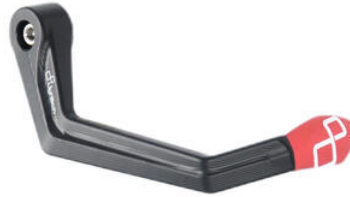

• Black
• Gold
• Red
• Silver
• Cobalt
• Green
• Orange

€ 40,10

• KTM400 **Aluminium /Metal Handlebar Balancers "400 Series"**

• Natural

€ 30,90

• **Aluminium Brake Lever Guard - Axle Base 148 mm / Anodized Guard end**
• ISS120RANER
• ISS120RAORO
• ISS120RAROS
• ISS120RASIL
• ISS120RACOB
• ISS120RAVER
• ISS120RAARA

• Black
• Gold
• Red
• Silver
• Cobalt
• Green
• Orange

€ 121,40

- KTM300NER
- KTM300ORO
- KTM300ROS
- KTM300SIL
- KTM300COB
- KTM300VER
- KTM300ARA

**Aluminium Handlebar Balancers
"300 Series"**

- Black
- Gold
- Red
- Silver
- Cobalt
- Green
- Orange

€ 43,50

- ISS113RANER
- ISS113RAORO
- ISS113RAROS
- ISS113RASIL
- ISS113RACOB
- ISS113RAVER
- ISS113RAARA

**Aluminum Brake Lever Guard - Axle
Base 132 mm / Anodized Guard end**

- Black
- Gold
- Red
- Silver
- Cobalt
- Green
- Orange

€ 121,40

- ISS114LANER
- ISS114LAORO
- ISS114LAROS
- ISS114LASIL
- ISS114LACOB
- ISS114LAVER
- ISS114LAARA

**Aluminum Clutch Lever Guard - Axle
Base 148 mm / Anodized Guard end**

- Black
- Gold
- Red
- Silver
- Cobalt
- Green
- Orange