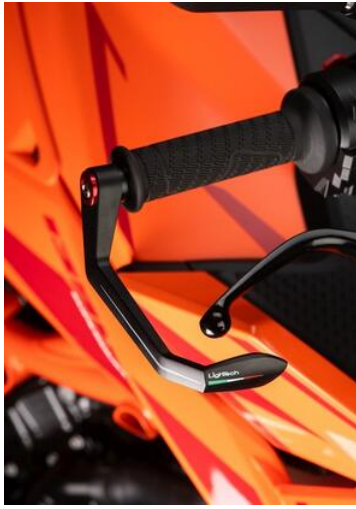

- **Brake Lever Protection Assembly**
- ISS200RTNER
- ISS200RTROS
- ISS200RTCOB
- ISS200RTVER
- ISS200RTARA

1. Black
   - Red
   - Cobalt
   - Green
   - Orange
2. € 72,50

- CAP001NER **Cap for Handlebar Balancers and Swing Arm Spools**
- CAP001ORO
- CAP001ROS
- CAP001SIL
- CAP001COB
- CAP001VER
- CAP001ARA