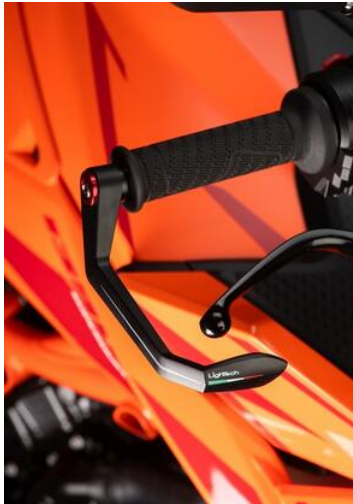

- **Brake Lever Protection Assembly**

- ISS200RTNER
- ISS200RTROS
- ISS200RTCOB
- ISS200RTVER
- ISS200RTARA

- Black
- Red
- Cobalt
- Green
- Orange

€ 72,50