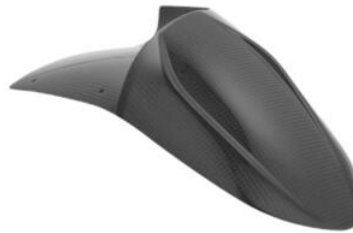

• CARM1020 **Carbon Rear Mudguard**

• Natural

€ 182,40

• FFC01NER **Clutch Pump Reservoir Cover**
• FFC01ORO
• FFC01ROS
• FFC01SIL
• FFC01COB

• Black
• Gold
• Red
• Silver
• Cobalt

€ 35,70