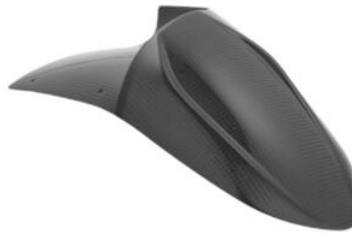

• CARM1020 **Carbon Rear Mudguard**

• Natural

€ 182,40

• FFC01NER **Clutch Pump Reservoir Cover**
• FFC01ORO
• FFC01ROS
• FFC01SIL
• FFC01COB

• Black
• Gold
• Red
• Silver
• Cobalt

€ 35,70