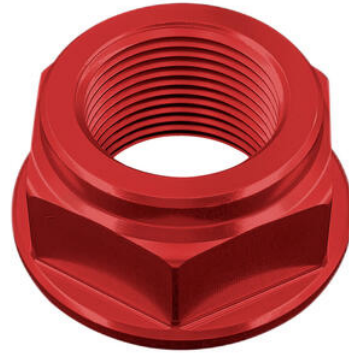

• RSF039P **Modular Iron Rear Stand With Sliding Blocks And 4 Wheels**

• Natural

€ 95,00

• **Rear Support Bracket For Large/Small Fluid Reservoir**
OBT009NER

• Black

€ 9,00

• **Sequential Indicators (Pair Of Homologated E8 Led Turn Signals)**
FRE925NER

• Natural

€ 48,00

• STESU208 **Shock-Absorbing Frame Sliders Kit**

• Natural

€ 85,90

- D010NER **Special Nut20 X 1,50 Ergal**
- D010ORO
- D010ROS
- D010SIL
- D010COB

- Black
- Gold
- Red
- Silver
- Cobalt

€ 21,40

-
- D018NER **Special Nut22 X 1,50 Ergal**
 - D018ORO
 - D018ROS
 - D018SIL
 - D018COB

- Black
- Gold
- Red
- Silver
- Cobalt

€ 23,80

-
- D013NER **Special Nut24 X 1,50 Ergal**
 - D013ORO
 - D013ROS
 - D013SIL
 - D013COB