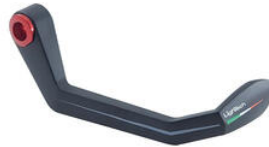

- Black
- Gold
- Red
- Cobalt
- Green
- Orange

€ 72,50

- CAP001NER **Cap for Handlebar Balancers and**
- **Swing Arm Spools**

- CAP001ORO
- CAP001ROS
- CAP001SIL
- CAP001COB
- CAP001VER
- CAP001ARA