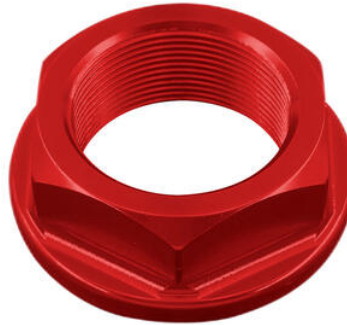

• Natural

€ 52,00

- D011NER
- D011ORO
- D011ROS
- D011SIL
- D011COB

**Special Nut16 X 1,50 Ergal**

- Black
- Gold
- Red
- Silver
- Cobalt

€ 21,40

- D004NER
- D004ORO
- D004ROS
- D004SIL
- D004COB

**Special Nut18 X 1,50 Ergal**

- Black
- Gold
- Red
- Silver
- Cobalt

€ 22,10

- D002NER
- D002ORO
- D002ROS
- D002SIL
- D002COB

**Special Nut25 X 1,00 Ergal**

- Black
- Gold
- Red
- Silver
- Cobalt

€ 21,40

- OBT003NER
- Support For OBT006/OBT007 Fluid Reservoir**