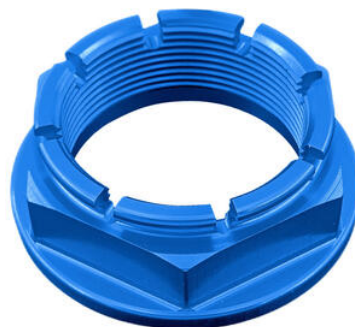

• D020NER
• D020ORO
• D020ROS
• D020SIL
• D020COB

Special Nut38 X 1,5 Ergal

• Black
• Gold
• Red
• Silver
• Cobalt

€ 53,60