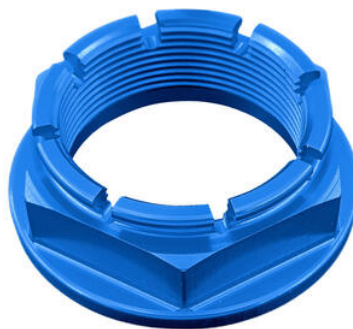

• D020NER
• D020ORO
• D020ROS
• D020SIL
• D020COB

Special Nut38 X 1,5 Ergal

• Black
• Gold
• Red
• Silver
• Cobalt

€ 53,60