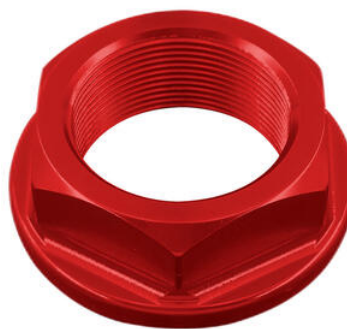

---

• D011NER **Special Nut16 X 1,50 Ergal**

- D011ORO
- D011ROS
- D011SIL
- D011COB

- Black
- Gold
- Red
- Silver
- Cobalt

€ 21,40

---

• D004NER **Special Nut18 X 1,50 Ergal**

- D004ORO
- D004ROS
- D004SIL
- D004COB

- Black
- Gold
- Red
- Silver
- Cobalt

€ 22,10

---

• D002NER **Special Nut25 X 1,00 Ergal**

- D002ORO
- D002ROS
- D002SIL
- D002COB

- Black
- Gold
- Red
- Silver
- Cobalt

€ 21,40

• **Turn signals + rear red light + stop  
FRE923NER light (Pair Of Homologated E8 Led  
Turn Signals)**