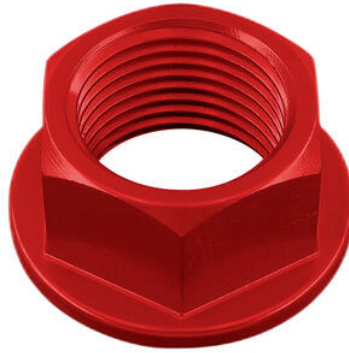

• RSF039F **Modular Iron Rear Stand With Forks
And 4 Wheels**

• Natural

€ 83,60

• TRN214NER **Quick Release Fuel Tank Cap**
• TRN214ROS

• Black
• Red

€ 125,00

• FRE925NER **Sequential Indicators (Pair Of
Homologated E8 Led Turn Signals)**

• Natural

€ 48,00

• STETR205 **Shock-Absorbing Frame Sliders Kit**

• Natural

€ 85,90

- D011NER
- D011ORO
- D011ROS
- D011SIL
- D011COB

Special Nut16 X 1,50 Ergal

- Black
- Gold
- Red
- Silver
- Cobalt

€ 21,40

- D004NER
- D004ORO
- D004ROS
- D004SIL
- D004COB

Special Nut18 X 1,50 Ergal

- Black
- Gold
- Red
- Silver
- Cobalt

€ 22,10

- D002NER
- D002ORO
- D002ROS
- D002SIL
- D002COB

Special Nut25 X 1,00 Ergal