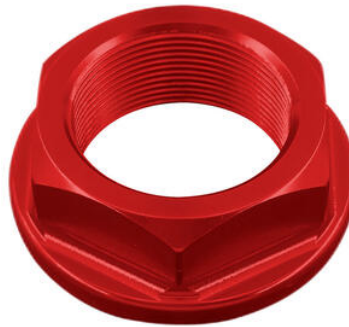

• **Rear Support Bracket For Large/Small Fluid Reservoir**
OBT009NER

• Black

€ 9,00

• **Sequential Indicators (Pair Of Homologated E8 Led Turn Signals)**
FRE925NER

• Natural

€ 48,00

• STETR203 **Shock-Absorbing Frame Sliders Kit**

• Natural

€ 85,90

- D011NER **Special Nut16 X 1,50 Ergal**
- D011ORO
- D011ROS
- D011SIL
- D011COB

- Black
- Gold
- Red
- Silver
- Cobalt

€ 21,40

-
- D004NER **Special Nut18 X 1,50 Ergal**
 - D004ORO
 - D004ROS
 - D004SIL
 - D004COB

- Black
- Gold
- Red
- Silver
- Cobalt

€ 22,10

-
- D002NER **Special Nut25 X 1,00 Ergal**
 - D002ORO
 - D002ROS
 - D002SIL
 - D002COB

- Black
- Gold
- Red
- Silver
- Cobalt

€ 21,40

-
- **Support For OBT006/OBT007 Fluid Reservoir**