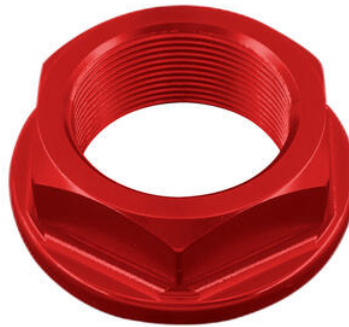

• Natural

€ 95,00

• **Rear Support Bracket For Large/Small Fluid Reservoir**
OBT009NER

• Black

€ 9,00

• **Sequential Indicators (Pair Of Homologated E8 Led Turn Signals)**
FRE925NER

• Natural

€ 48,00

• STETR203 **Shock-Absorbing Frame Sliders Kit**

• Natural

€ 85,90

- D011NER **Special Nut16 X 1,50 Ergal**
- D011ORO
- D011ROS
- D011SIL
- D011COB

- Black
- Gold
- Red
- Silver
- Cobalt

€ 21,40

-
- D004NER **Special Nut18 X 1,50 Ergal**
 - D004ORO
 - D004ROS
 - D004SIL
 - D004COB

- Black
- Gold
- Red
- Silver
- Cobalt

€ 22,10

-
- D002NER **Special Nut25 X 1,00 Ergal**
 - D002ORO
 - D002ROS
 - D002SIL
 - D002COB

- Black
- Gold
- Red
- Silver
- Cobalt

€ 21,40

-
- **Support For OBT006/OBT007 Fluid Reservoir**