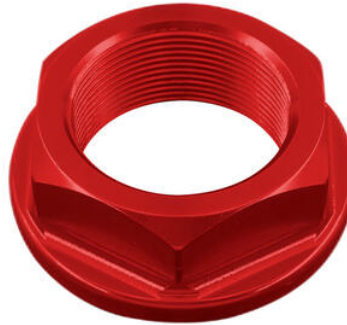

**Special Nut18 X 1,50 Ergal**

- Black
- Gold
- Red
- Silver
- Cobalt

€ 22,10

---

- D002NER
- D002ORO
- D002ROS
- D002SIL
- D002COB

**Special Nut25 X 1,00 Ergal**

- Black
- Gold
- Red
- Silver
- Cobalt

€ 21,40

---

- OBT003NER
- Support For OBT006/OBT007 Fluid Reservoir**

- Black

€ 24,00

---

- SCV004NER **Swing Arm Spools M8 Cp**
- SCV004ORO
- SCV004ROS
- SCV004SIL
- SCV004COB
- SCV004VER

- Black
- Gold
- Red
- Silver
- Cobalt
- Green