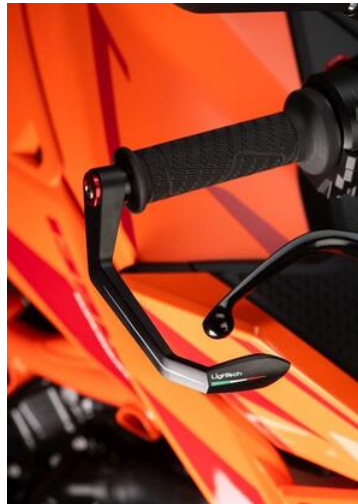

- **ISS200RTNER Brake Lever Protection Assembly**

- ISS200RTROS
- ISS200RTCOS
- ISS200RTVER
- ISS200RTARA

- Black
- Red
- Cobalt
- Green
- Orange

€ 72,50