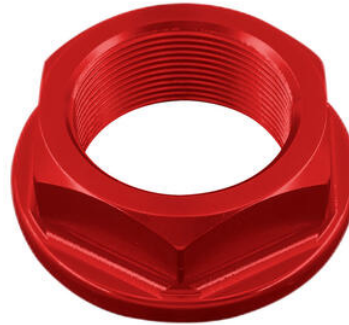

**Special Nut18 X 1,50 Ergal**

- Black
- Gold
- Red
- Silver
- Cobalt

€ 22,10

- D002NER
- D002ORO
- D002ROS
- D002SIL
- D002COB

**Special Nut25 X 1,00 Ergal**

- Black
- Gold
- Red
- Silver
- Cobalt

€ 21,40

- OBT003NER
- Support For OBT006/OBT007 Fluid Reservoir**

- Black

€ 24,00

- SCV004NER
  - SCV004ORO
  - SCV004ROS
  - SCV004SIL
  - SCV004COB
  - SCV004VER
- Swing Arm Spools M8 Cp**

- Black
- Gold
- Red
- Silver
- Cobalt
- Green

€ 23,00

• FRE937NER **turn signals + front white light ( Homologated E... Led Turn Signals)**