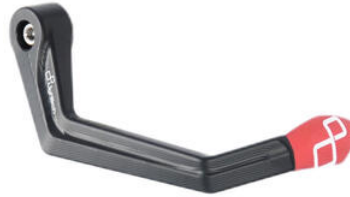

• Black  
• Gold  
• Red  
• Silver  
• Cobalt  
• Green  
• Orange

€ 37,80

• KTM411 **Aluminium /Metal Handlebar Balancers "400 Series"**

• Natural

€ 27,40

• ISS120RANER **Aluminium Brake Lever Guard - Axle Base 148 mm / Anodized Guard end**  
• ISS120RAORO  
• ISS120RAROS  
• ISS120RASIL  
• ISS120RACOB  
• ISS120RAVER  
• ISS120RAARA

• Black  
• Gold  
• Red  
• Silver  
• Cobalt  
• Green  
• Orange

€ 121,40

- KTM311NER **Aluminium Handlebar Balancers**
- KTM311ORO **"300 Series"**
- KTM311ROS
- KTM311COB
- KTM311ARA

- Black
- Gold
- Red
- Cobalt
- Orange

€ 41,80

- ISS113RANER **Aluminum Brake Lever Guard - Axle**
- **Base 132 mm / Anodized Guard end**
- ISS113RAORO
- 
- ISS113RAROS
- ISS113RASIL
- 
- ISS113RACOB
- ISS113RAVER
- ISS113RAARA

- Black
- Gold
- Red
- Silver
- Cobalt
- Green
- Orange

€ 121,40

- ISS114LANER **Aluminum Clutch Lever Guard - Axle**
- ISS114LAORO **Base 148 mm / Anodized Guard end**
- ISS114LAROS
- ISS114LASIL
- ISS114LACOB
- ISS114LAVER
- ISS114LAARA

- Black
- Gold
- Red
- Silver
- Cobalt
- Green
- Orange