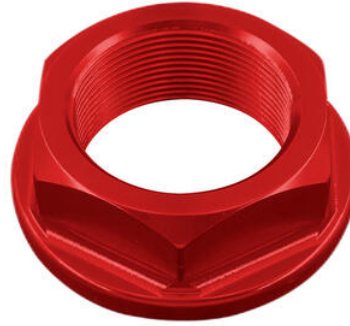

- D002NER
- D002ORO
- D002ROS
- D002SIL
- D002COB

Special Nut25 X 1,00 Ergal

- Black
- Gold
- Red
- Silver
- Cobalt

€ 21,40

- OBT003NER **Support For OBT006/OBT007 Fluid Reservoir**