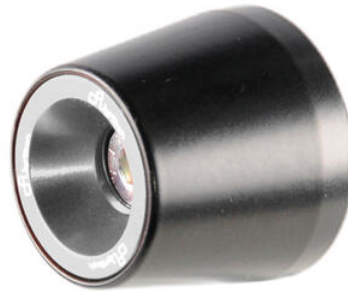

Items for Triumph - Street Triple 765 S

Code	Item	Picture	Colors	Price
• KPL311	Adaptor Kit For Lever Guard		• Natural	€ 27,40
• TARTR111A1 • TARTR111B3 • TARTR111B2 • TARTR111B1 • TARTR111A3 • TARTR111A2	Adjustable License Plate Holder		• A1 • B3 • B2 • B1 • A3 • A2	€ 101,00
• KTARTR111A1 • KTARTR111A2 • KTARTR111A3 • KTARTR111B1 • KTARTR111B3 • KTARTR111B2	Adjustable License Plate Holder Kit		• A1 • A2 • A3 • B1 • B3 • B2	€ 130,00
• FTRTR005	Adjustable Rear Sets With Fixed Foot Pegs		• Natural	€ 440,00

• FTRTR005W **Adjustable Rear Sets With Fold Up Foot Pegs**

• Natural

€ 495,00

• KTM211NER **Aluminium /Metal Handlebar Balancers "200 Series"**
 • KTM211ORO
 • KTM211ROS
 • KTM211SIL
 • KTM211COB
 • KTM211VER
 • KTM211ARA

• Black
 • Gold
 • Red
 • Silver
 • Cobalt
 • Green
 • Orange

€ 37,80

• KTM411 **Aluminium /Metal Handlebar Balancers "400 Series"**

• Natural

€ 27,40

• ISS120RANER **Aluminium Brake Lever Guard - Axle Base 148 mm / Anodized Guard end**
 • ISS120RAORO
 • ISS120RAROS
 • ISS120RASIL
 • ISS120RACOB
 • ISS120RAVER
 • ISS120RAARA

€ 41,80

- ISS113RANER **Aluminum Brake Lever Guard - Axle**
- **Base 132 mm / Anodized Guard end**
- ISS113RAORO
-
- ISS113RAROS
- ISS113RASIL
-
- ISS113RACOB
- ISS113RAVER
- ISS113RAARA

- Black
- Gold
- Red
- Silver
- Cobalt
- Green
- Orange