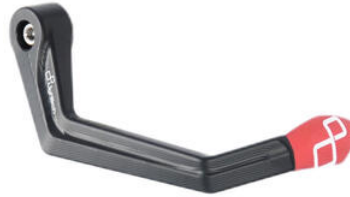

• Black
 • Gold
 • Red
 • Silver
 • Cobalt
 • Green
 • Orange

€ 37,80

• KTM411 **Aluminium /Metal Handlebar Balancers "400 Series"**

• Natural

€ 27,40

• ISS120RANER **Aluminium Brake Lever Guard - Axle Base 148 mm / Anodized Guard end**
 • ISS120RAORO
 • ISS120RAROS
 • ISS120RASIL
 • ISS120RACOB
 • ISS120RAVER
 • ISS120RAARA

• Black
 • Gold
 • Red
 • Silver
 • Cobalt
 • Green
 • Orange

€ 121,40

- KTM311NER **Aluminium Handlebar Balancers**
- KTM311ORO **"300 Series"**
- KTM311ROS
- KTM311COB
- KTM311ARA

- Black
- Gold
- Red
- Cobalt
- Orange

€ 41,80

- ISS113RANER **Aluminum Brake Lever Guard - Axle**
- **Base 132 mm / Anodized Guard end**
- ISS113RAORO
-
- ISS113RAROS
- ISS113RASIL
-
- ISS113RACOB
- ISS113RAVER
- ISS113RAARA

- Black
- Gold
- Red
- Silver
- Cobalt
- Green
- Orange

€ 121,40

- ISS114LANER **Aluminum Clutch Lever Guard - Axle**
- ISS114LAORO **Base 148 mm / Anodized Guard end**
- ISS114LAROS
- ISS114LASIL
- ISS114LACOB
- ISS114LAVER
- ISS114LAARA

- Black
- Gold
- Red
- Silver
- Cobalt
- Green
- Orange