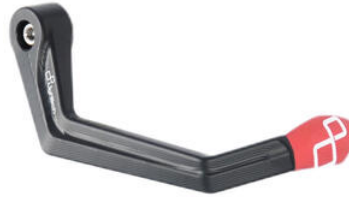

• Black
 • Gold
 • Red
 • Silver
 • Cobalt
 • Green
 • Orange

€ 37,80

• KTM411 **Aluminium /Metal Handlebar Balancers "400 Series"**

• Natural

€ 27,40

• ISS120RANER **Aluminium Brake Lever Guard - Axle Base 148 mm / Anodized Guard end**
 • ISS120RAORO
 • ISS120RAROS
 • ISS120RASIL
 • ISS120RACOB
 • ISS120RAVER
 • ISS120RAARA

• Black
 • Gold
 • Red
 • Silver
 • Cobalt
 • Green
 • Orange

€ 121,40

- KTM311NER **Aluminium Handlebar Balancers**
- KTM311ORO **"300 Series"**
- KTM311ROS
- KTM311COB
- KTM311ARA

- Black
- Gold
- Red
- Cobalt
- Orange

€ 41,80

- ISS113RANER **Aluminum Brake Lever Guard - Axle**
- **Base 132 mm / Anodized Guard end**
- ISS113RAORO
-
- ISS113RAROS
- ISS113RASIL
-
- ISS113RACOB
- ISS113RAVER
- ISS113RAARA

- Black
- Gold
- Red
- Silver
- Cobalt
- Green
- Orange

€ 121,40

- ISS114LANER **Aluminum Clutch Lever Guard - Axle**
- ISS114LAORO **Base 148 mm / Anodized Guard end**
- ISS114LAROS
- ISS114LASIL
- ISS114LACOB
- ISS114LAVER
- ISS114LAARA

- Black
- Gold
- Red
- Silver
- Cobalt
- Green
- Orange