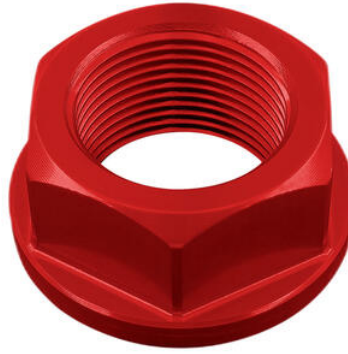

• Natural

€ 85,90

• FTP022SIL **Passenger Pegs Footrest Adapters  
Ø8 (Couple)**

• Silver

€ 33,20

• OBT009NER **Rear Support Bracket For  
Large/Small Fluid Reservoir**

• Black

€ 9,00

• FRE925NER **Sequential Indicators (Pair Of  
Homologated E8 Led Turn Signals)**

• Natural

€ 48,00

• D004NER  
• D004ORO  
• D004ROS  
• D004SIL  
• D004COB **Special Nut18 X 1,50 Ergal**

• Black  
• Gold  
• Red  
• Silver  
• Cobalt

€ 22,10

- D003NER
- D003ORO
- D003ROS
- D003SIL
- D003COB

**Special Nut24 X 1,50 Ergal**

- Black
- Gold
- Red
- Silver
- Cobalt

€ 23,80

---

- D014NER
- D014ORO
- D014ROS
- D014SIL
- D014COB

**Special Nut28 X 1,00 Ergal**