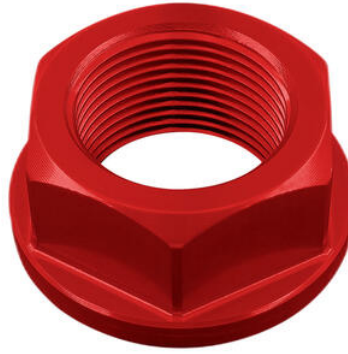

• FTP022SIL **Passenger Pegs Footrest Adapters
Ø8 (Couple)**

• Silver

€ 33,20

• OBT009NER **Rear Support Bracket For
Large/Small Fluid Reservoir**

• Black

€ 9,00

• FRE925NER **Sequential Indicators (Pair Of
Homologated E8 Led Turn Signals)**

• Natural

€ 48,00

• D004NER
• D004ORO
• D004ROS
• D004SIL
• D004COB

Special Nut18 X 1,50 Ergal

• Black
• Gold
• Red
• Silver
• Cobalt

€ 22,10

- D003NER
- D003ORO
- D003ROS
- D003SIL
- D003COB

Special Nut24 X 1,50 Ergal

- Black
- Gold
- Red
- Silver
- Cobalt

€ 23,80

- D014NER
- D014ORO
- D014ROS
- D014SIL
- D014COB

Special Nut28 X 1,00 Ergal

- Black
- Gold
- Red
- Silver
- Cobalt

€ 23,20

- OBT003NER **Support For OBT006/OBT007 Fluid Reservoir**