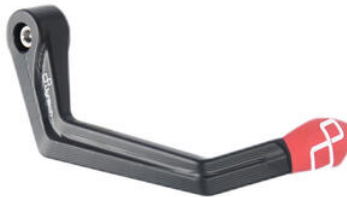

• **Aluminium Brake Lever Guard - Axle**
ISS120RANER **Base 148 mm / Anodized Guard end**

- ISS120RAORO
- ISS120RAROS
- ISS120RASIL
- ISS120RACOB
- ISS120RAVER
- ISS120RAARA

- Black
- Gold
- Red
- Silver
- Cobalt
- Green
- Orange

€ 121,40

• **Aluminium Handlebar Balancers**
KTM310NER **"300 Series"**

- KTM310ORO
- KTM310ROS
- KTM310COB

- Black
- Gold
- Red
- Cobalt

€ 41,80

• **Aluminum Brake Lever Guard - Axle**
ISS113RANER **Base 132 mm / Anodized Guard end**

- ISS113RAORO
- ISS113RAROS
- ISS113RASIL
- ISS113RACOB
- ISS113RAVER
- ISS113RAARA

- Black
- Gold
- Red
- Silver
- Cobalt
- Green
- Orange

€ 121,40

• **Aluminum Clutch Lever Guard - Axle**
ISS114LANER **Base 148 mm / Anodized Guard end**

- ISS114LAORO
- ISS114LAROS
- ISS114LASIL
- ISS114LACOB
- ISS114LAVER
- ISS114LAARA

- Black
- Gold
- Red
- Silver
- Cobalt
- Green
- Orange

€ 121,40

• **Aluminum Clutch Lever Guard - Axle**
ISS119LANER **Base 132 mm / Anodized Guard end**