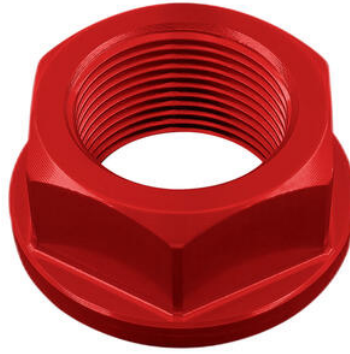

Special Nut22 X 1,00 Ergal

• Black
• Gold
• Red
• Silver
• Cobalt

€ 21,40

- D003NER
- D003ORO
- D003ROS
- D003SIL
- D003COB

Special Nut24 X 1,50 Ergal

- Black
- Gold
- Red
- Silver
- Cobalt

€ 23,80

- OBT003NER **Support For OBT006/OBT007 Fluid Reservoir**