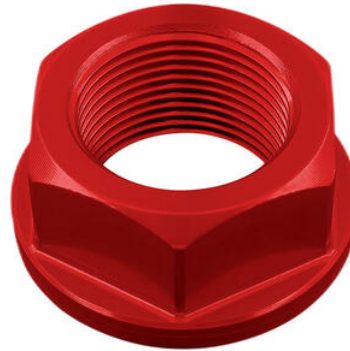

• D004NER
• D004ORO
• D004ROS
• D004SIL
• D004COB

Special Nut 18 X 1,50 Ergal

• Black
• Gold
• Red
• Silver
• Cobalt

€ 22,10

- D005NER
- D005ORO
- D005ROS
- D005SIL
- D005COB

Special Nut22 X 1,00 Ergal

- Black
- Gold
- Red
- Silver
- Cobalt

€ 21,40

- D003NER
- D003ORO
- D003ROS
- D003SIL
- D003COB

Special Nut24 X 1,50 Ergal

- Black
- Gold
- Red
- Silver
- Cobalt

€ 23,80

- OBT003NER
- Support For OBT006/OBT007 Fluid Reservoir**

- Black

€ 24,00