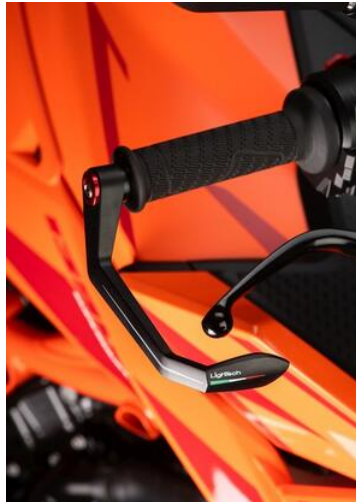

• **Brake Lever Protection Assembly**

- ISS200RTNER
- ISS200RTROS
- ISS200RTCOB
- ISS200RTVER
- ISS200RTARA

- Black
- Red
- Cobalt
- Green
- Orange

€ 72,50